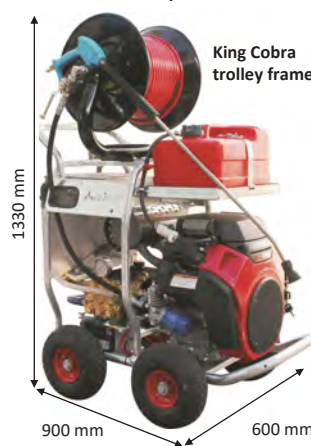

HONDA JETTERS ... CLASS B

RTO CERTIFICATION REQUIRED

COBRA B SERIES

- Genuine **Honda** electric start industrial twin cylinder engine with emergency stop fitted
- **"Big Bert"** Bertolini heavy duty pump designed for continuous service
- **NEW stainless steel frame** designed to fit through doorways
- **Cube version**, smaller footprint, for permanent mounting on a ute ... comes complete with Cobra Loc. (no wheels)
- **30 litre stainless steel break tank** with cut off float and low water cut out pump protection
- **12 litre fuel tank**
- **FREE ASP** (Aussie safety protection) kit
- **FREE hose restraint & safety plate**
- **5,000 psi** rated steel hose reel
- **60 m 3/4" R8** high quality sewer hose
- **FREE 7 piece Jetters Nozzle box**
- **FREE Safety eyewear**

Emergency stop fitted standard on all Class B jetters

Specifications

	Pressure	EWP with turbo	Flow lpm	Engine	Clears drains to	Pump	Nozzle size	Weight
King Cobra	5,000 psi (350 bar)	8,500 psi	20	Honda E/S GX690	7" (180mm)	Premium RAL2035	045	135 kg
NEW King Cobra I	5,000 psi (350 bar)	8,500 psi	25	Honda E/S EIGX800	8" (200mm)	Premium RAL2535	055	150 kg

3/8", 5,000 psi rated, super flexible sewer hose, ideal for small drains and tight bends. Complete with compressor nozzle & quick fit tail. (1/8 BSP M ends)

AHOSE8 1/8 15M **\$436**

SECURE YOUR JETTER ... COBRA LOC