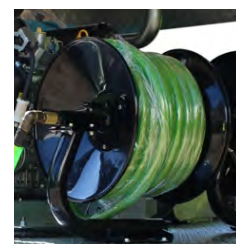

3/8", 5,000 psi rated, super flexible sewer hose, ideal for small drains and tight bends. Complete with compressor nozzle & quick fit tail. (1/8 BSP M ends)

AHOSE8 1/8 15M **\$436**

SECURE YOUR JETTER ... COBRA LOC

Heavy duty galvanised steel Easy bolt down to vehicle Secures Cobra jetter in transit Eliminates frame stress Facilitates quick release for jetter maintenance Pad lockable

ACRADLECOBRA **\$497**

FOOT VALVE ... MORE CONTROL

LOW PRESSURE REEL WITH SUPPLY HOSE

Top quality low pressure steel reel with 30m of 3/4" supply hose

A4418-LP ASSY **\$906**